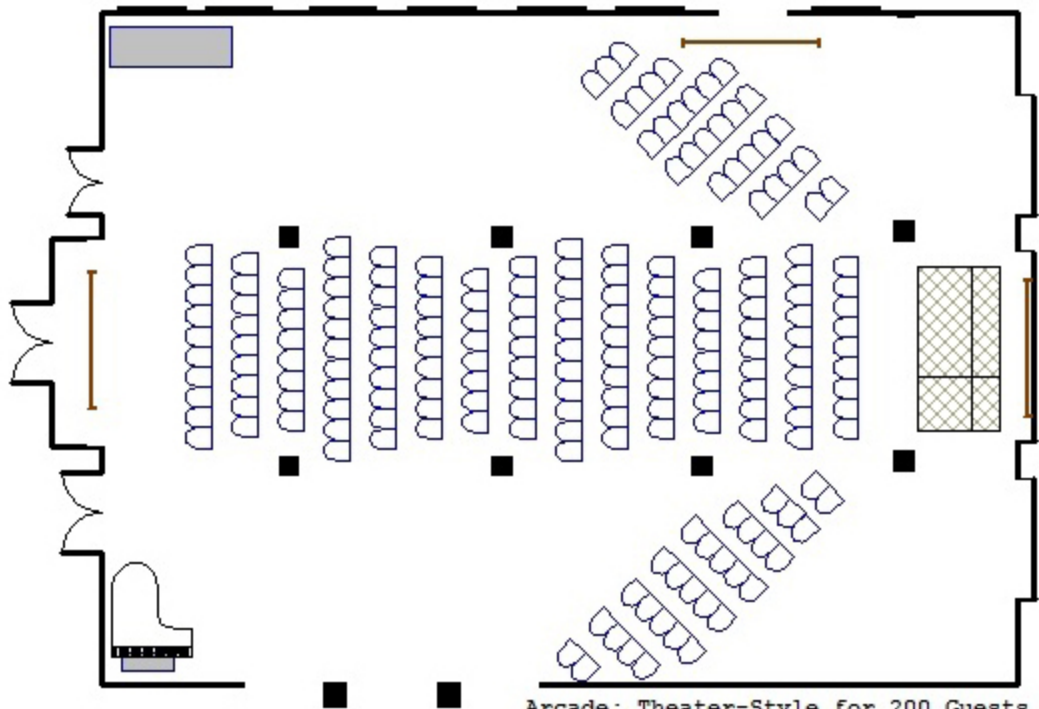

Classroom Setup - 135 ppl.

Arcade; Theater-Style for 200 Guests

Arcade; Theater-Style for 385 Guests

Arcade - 400 Theater Style