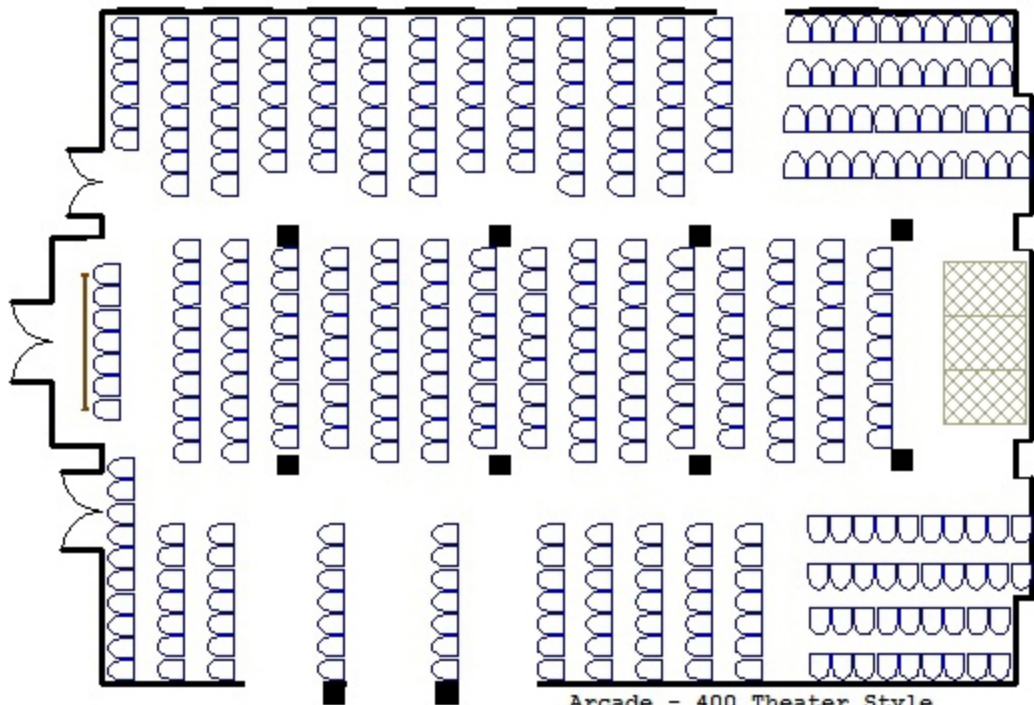

Classroom Setup - 135 ppl.

Arcade; Theater-Style for 200 Guests

Arcade; Theater-Style for 385 Guests

Arcade - 400 Theater Style