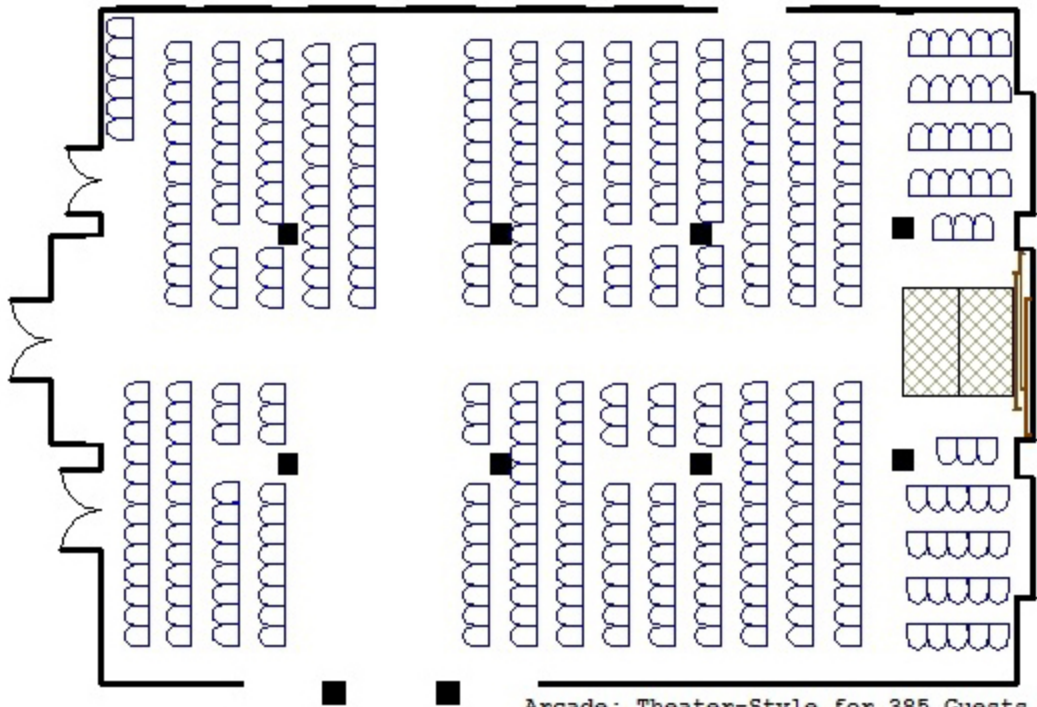

Classroom Setup - 135 ppl.

Arcade; Theater-Style for 200 Guests

Arcade; Theater-Style for 385 Guests

Arcade - 400 Theater Style